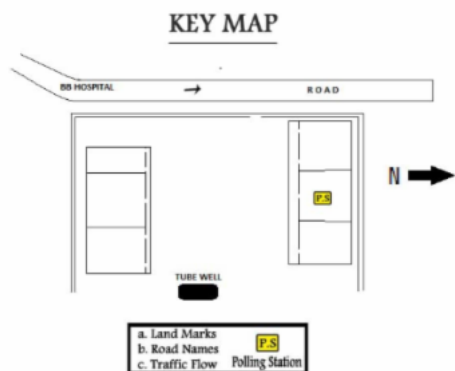

Nazri Naksha

Google Map View