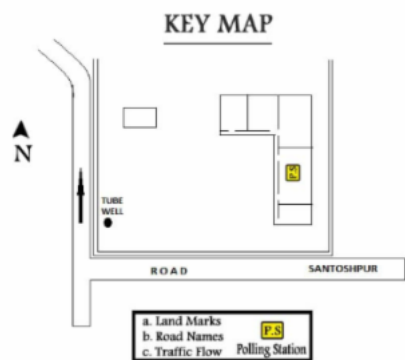

Nazri Naksha

Google Map View