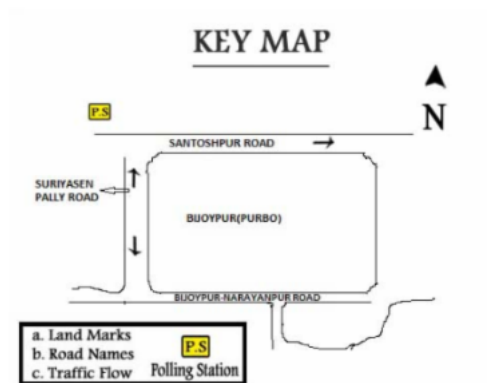

Nazri Naksha

Google Map View