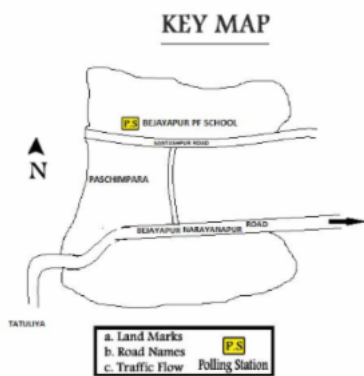

Nazri Naksha

Google Map View