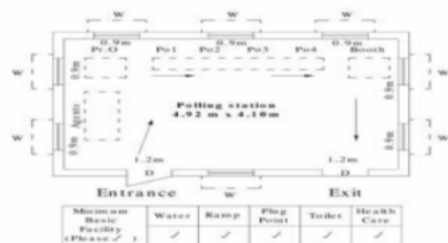

Nazri Naksha

Google Map View

Polling Station Building Front View

Polling Station Front View

Cad View

Key MAP View