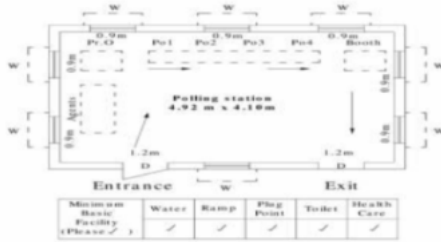

Nazri Naksha

Google Map View

Polling Station Building Front View

Polling Station Front View

Cad View

Key MAP View