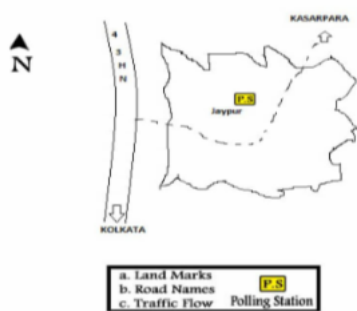

Nazri Naksha

Google Map View

KEY MAP