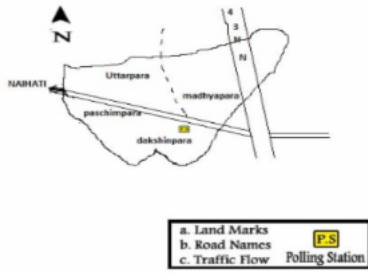

Nazri Naksha

Google Map View

KEY MAP