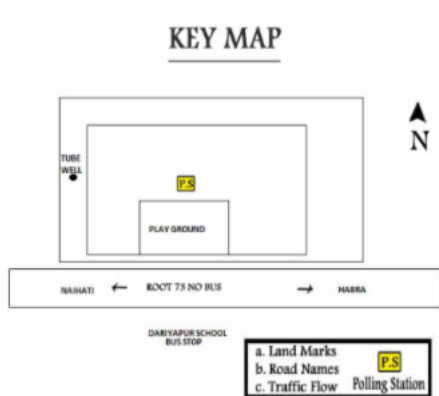

Nazri Naksha

Google Map View