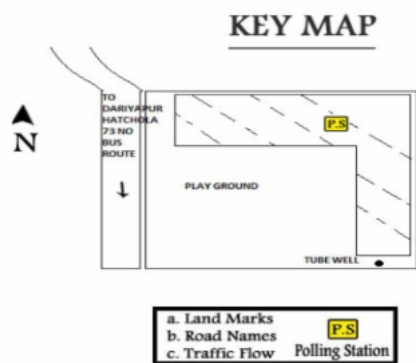

Nazri Naksha

Google Map View