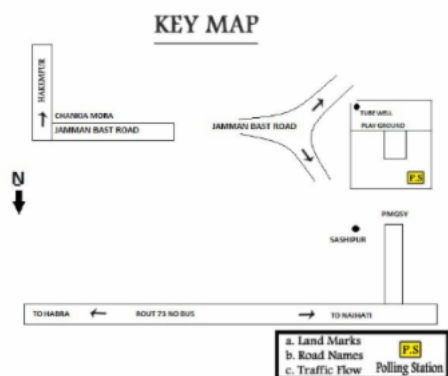

Nazri Naksha

Google Map View