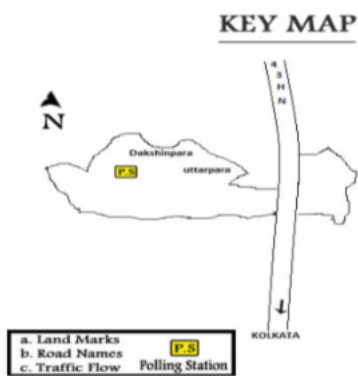

Nazri Naksha

Google Map View