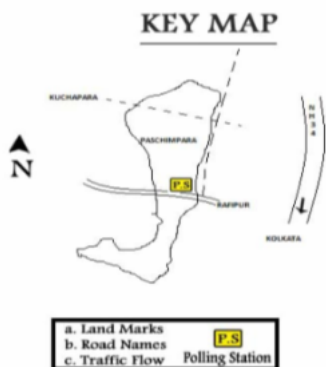

Nazri Naksha

Google Map View