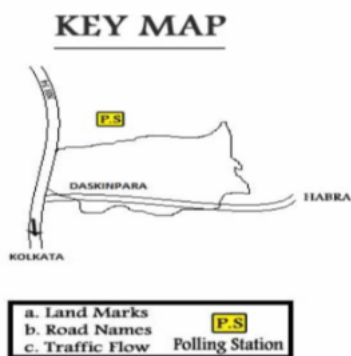

Nazri Naksha

Google Map View