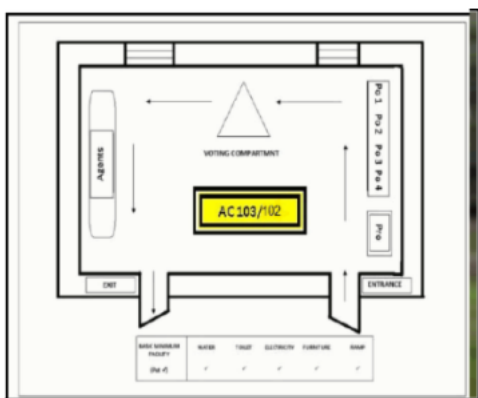

Nazri Naksha

AC: 103-BLUPUR
PART NO:102 - HAZINAGAR JUTE MILL WELFARE CENTRE PRIMARY
SCHOOL , ROOM- 1

Google Map View

Polling Station Building Front View

Polling Station Front View

Cad View

Key MAP View