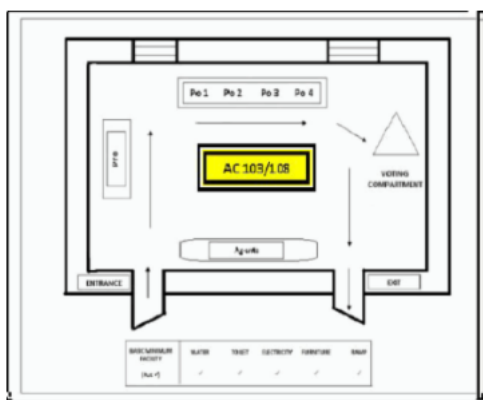

Nazri Naksha

AC: 103-BLUPUR
PART NO:108 - PRASAD NAGAR HIGH SCHOOL , ROOM- 2

Google Map View

Polling Station Building Front View

Polling Station Front View

Cad View

Key MAP View

AC: 103-BLUPUR
PART NO:108 - PRASAD NAGAR HIGH SCHOOL , ROOM- 2