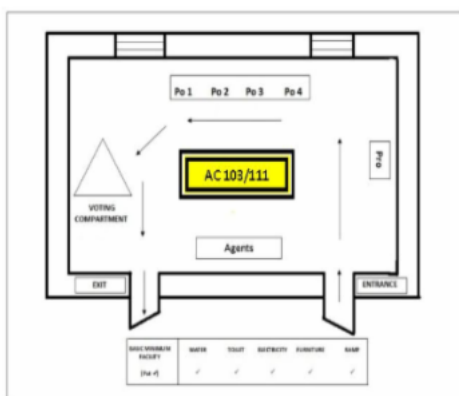

Nazri Naksha

AC: 103-BLUPUR
PART NO:111 - HETAJE PATHAGAR MILANAGAR

Google Map View

Polling Station Building Front View

Polling Station Front View

Cad View

Key MAP View

AC: 103-BLUPUR
PART NO:111 - HETAJE PATHAGAR MILANAGAR