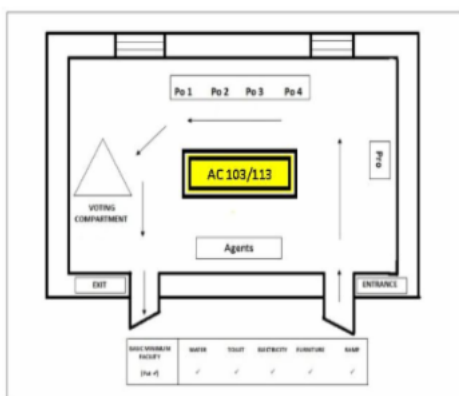

Nazri Naksha

AC: 103-BLUPUR
PART NO:113 - MILANNAGAR G.S.F.P. SCHOOL , ROOM-1

Google Map View

Polling Station Building Front View

Polling Station Front View

Cad View

Key MAP View

AC: 103-BLUPUR
PART NO:113 - MILANNAGAR G.S.F.P. SCHOOL , ROOM-1