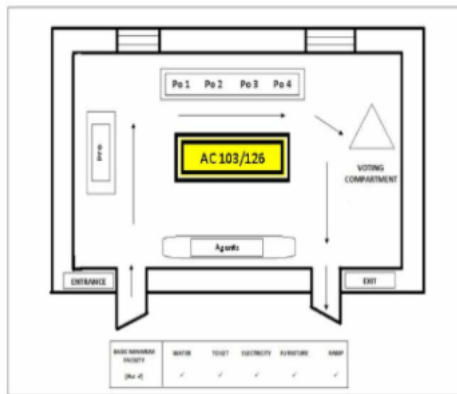

Nazri Naksha

Google Map View

Polling Station Building Front View

Polling Station Front View

Cad View

Key MAP View