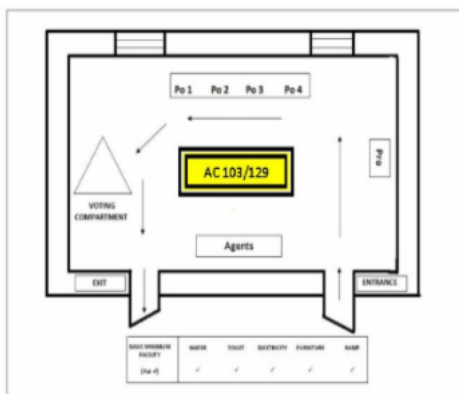

Nazri Naksha

AC: 103-BLUPUR
PART NO:129 -JANATA HIGH SCHOOL , ROOM-4

Google Map View

Polling Station Building Front View

Polling Station Front View

Cad View

Key MAP View

AC: 103-BLUPUR
PART NO:129 -JANATA HIGH SCHOOL , ROOM-4