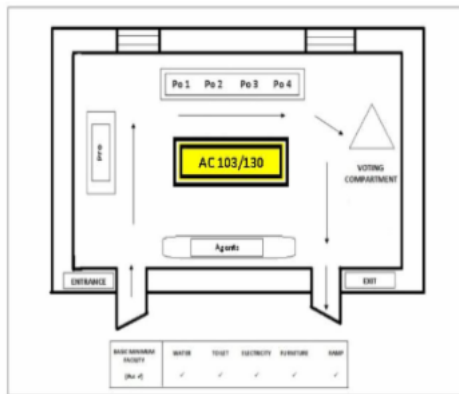

Nazri Naksha

Google Map View

Polling Station Building Front View

Polling Station Front View

Cad View

Key MAP View