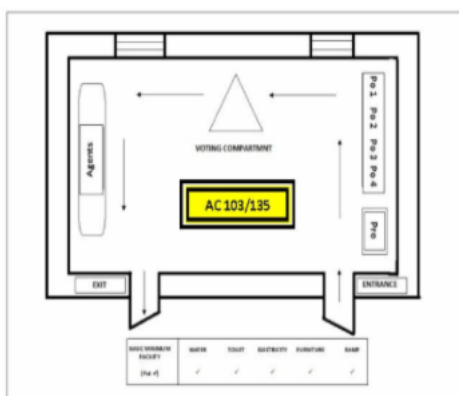

Nazri Naksha

AC: 103-BLUPUR
PART NO:135 - JONPUR BOYS HIGH SCHOOL , ROOM-1

Google Map View

Polling Station Building Front View

Polling Station Front View

Cad View

Key MAP View

AC: 103-BLUPUR
PART NO:135 - JONPUR BOYS HIGH SCHOOL , ROOM-1