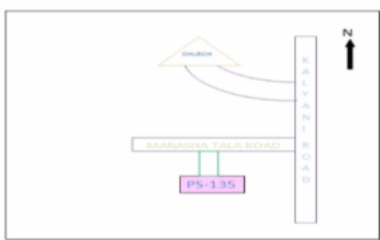

Nazri Naksha

AC: 103-BLUPUR
PART NO:135 - JONPUR BOYS HIGH SCHOOL , ROOM-1