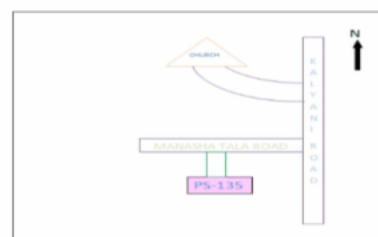

Key MAP View

AC: 103-BLUPUR
PART NO:135 - JONPUR BOYS HIGH SCHOOL , ROOM-1