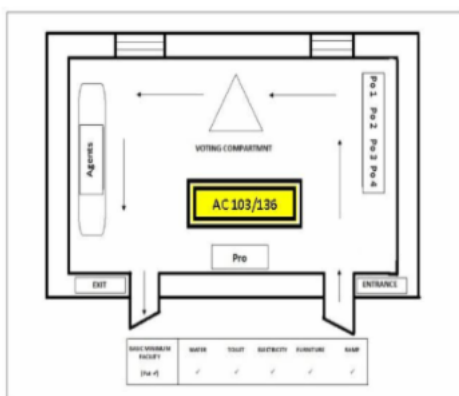

Nazri Naksha

AC: 103-BLUPUR
PART NO:136 - JONPUR BOYS HIGH SCHOOL , ROOM-2

Google Map View

Polling Station Building Front View

Polling Station Front View

Cad View

Key MAP View