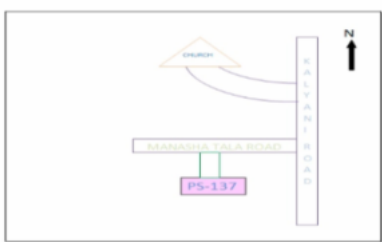

Nazri Naksha

AC: 103-BLUPUR
PART NO:137 - JONPUR BOYS HIGH SCHOOL , ROOM-3