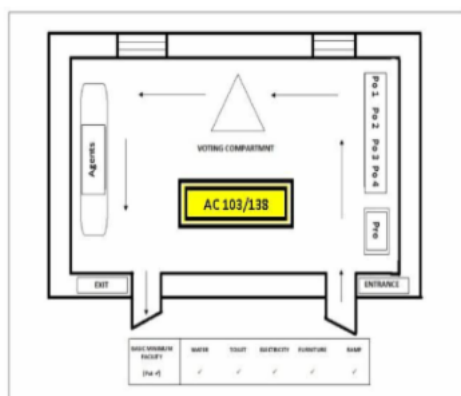

Nazri Naksha

AC: 103-BLBPUR
PART NO:138 - JOHPUR BOYS HIGH SCHOOL , ROOM-4

Google Map View

Polling Station Building Front View

Polling Station Front View

Cad View

Key MAP View

AC: 103-BLBPUR
PART NO:138 - JOHPUR BOYS HIGH SCHOOL , ROOM-4