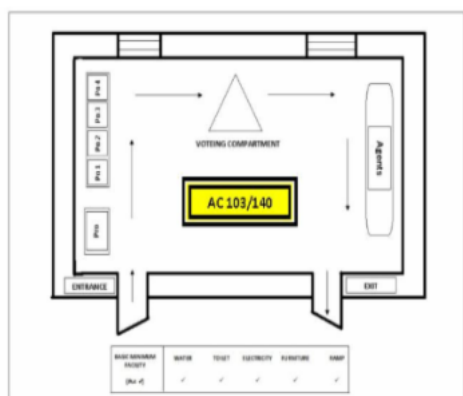

Nazri Naksha

AC: 103-BLUPUR
PART NO:140 - KANCHRAPARA MUNICIPAL POLYTECHNIC HIGH SCHOOL
- ROOM-1

Google Map View

Polling Station Building Front View

Polling Station Front View

Cad View

Key MAP View

AC: 103-BLUPUR
PART NO:140 - KANCHRAPARA MUNICIPAL POLYTECHNIC HIGH SCHOOL
- ROOM-1