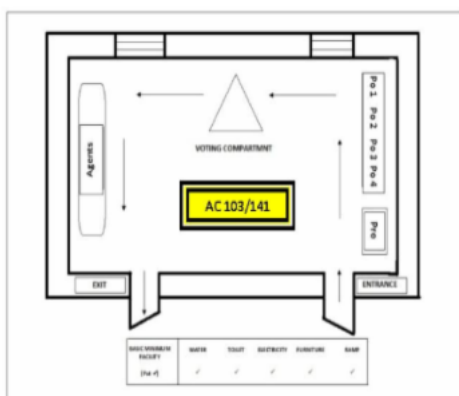

Nazri Naksha

Google Map View

Polling Station Building Front View

Polling Station Front View

Cad View

Key MAP View