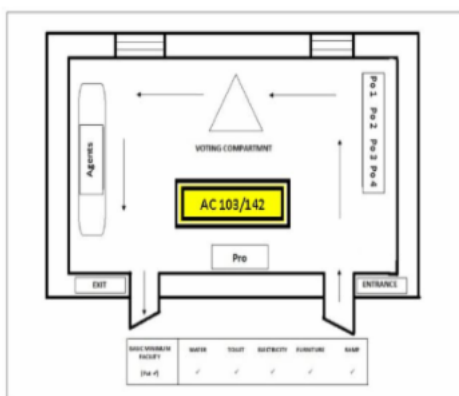

Nazri Naksha

AC: 103-BLUPUR
PART NO:142 - KANCHRAPARA MUNICIPAL POLYTECHNIC HIGH SCHOOL
- ROOM-3

Google Map View

Polling Station Building Front View

Polling Station Front View

Cad View

Key MAP View

AC: 103-BLUPUR
PART NO:142 - KANCHRAPARA MUNICIPAL POLYTECHNIC HIGH SCHOOL
- ROOM-3