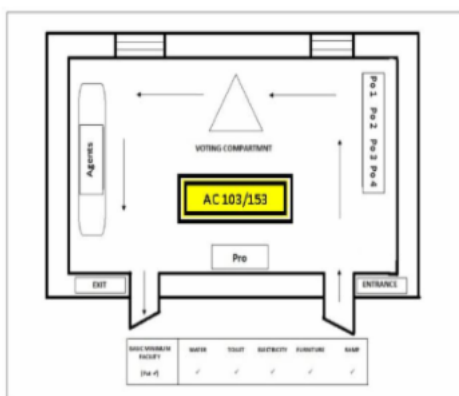

Nazri Naksha

AC: 103-BLUPUR
PART NO:153 - SHREE MANDHARI HIGH SCHOOL , ROOM-6

Google Map View

Polling Station Building Front View

Polling Station Front View

Cad View

Key MAP View

AC: 103-BLUPUR
PART NO:153 - SHREE MANDHARI HIGH SCHOOL , ROOM-6