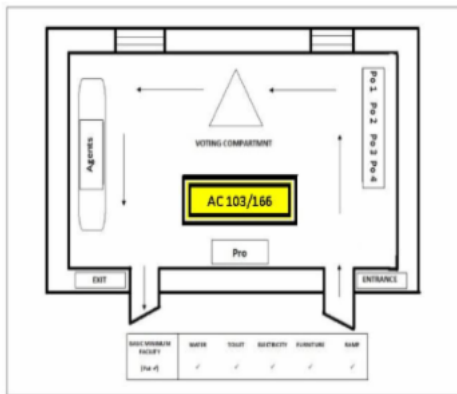

Nazri Naksha

Google Map View

Polling Station Building Front View

Polling Station Front View

Cad View

Key MAP View