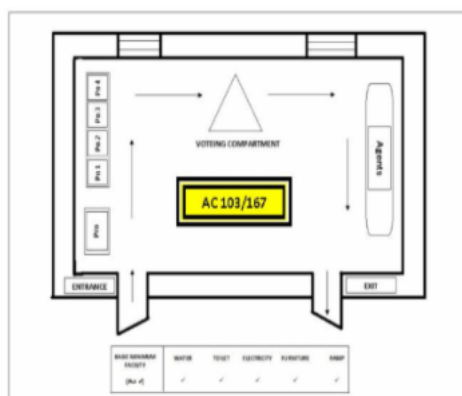

Nazri Naksha

AC: 103-BILPUR
PART NO:167 - BANU TIRTHA PRATHAMIK VIDYALAY

Google Map View

Polling Station Building Front View

Polling Station Front View

Cad View

Key MAP View

AC: 103-BILPUR
PART NO:167 - BANU TIRTHA PRATHAMIK VIDYALAY