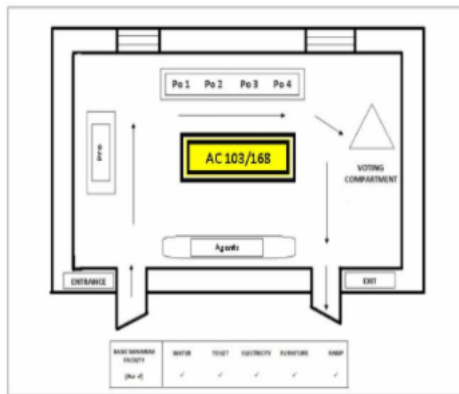

Nazri Naksha

AC: 103-BLJPUR
PART NO:168 - SHAHID HAGAR HIGH SCHOOL , ROOM-1

Google Map View

Polling Station Building Front View

Polling Station Front View

Cad View

Key MAP View

AC: 103-BLJPUR
PART NO:168 - SHAHID HAGAR HIGH SCHOOL , ROOM-1