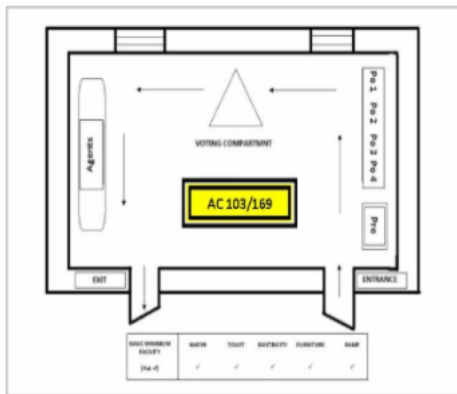

Nazri Naksha

AC: 103-BLBPUR
PART NO:169 - SHAHD NAGAR HIGH SCHOOL , ROOM-2

Google Map View

Polling Station Building Front View

Polling Station Front View

Cad View

Key MAP View

AC: 103-BLBPUR
PART NO:169 - SHAHD NAGAR HIGH SCHOOL , ROOM-2