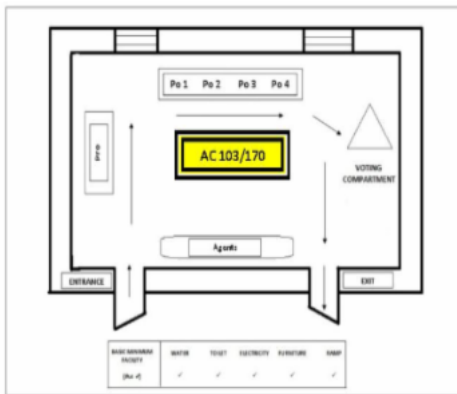

Nazri Naksha

Google Map View

Polling Station Building Front View

Polling Station Front View

Cad View

Key MAP View