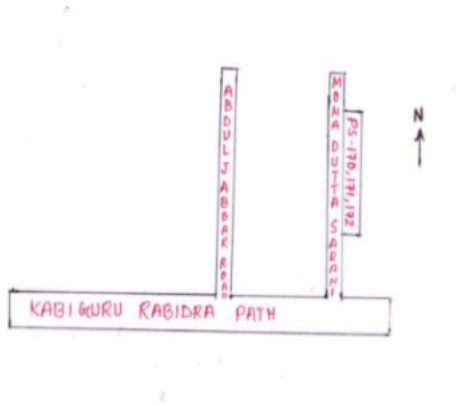

Nazri Naksha

Google Map View