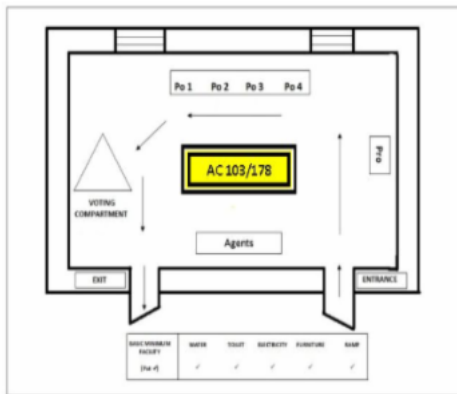

Nazri Naksha

Google Map View

Polling Station Building Front View

Polling Station Front View

Cad View

Key MAP View