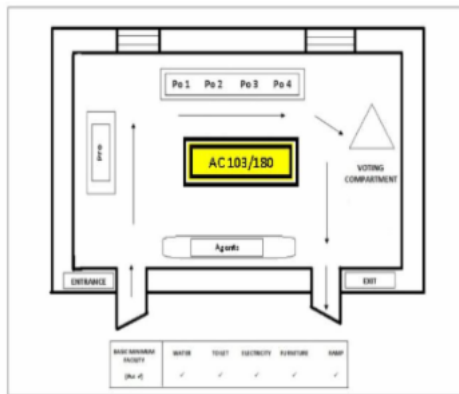

Nazri Naksha

Google Map View

Polling Station Building Front View

Polling Station Front View

Cad View

Key MAP View