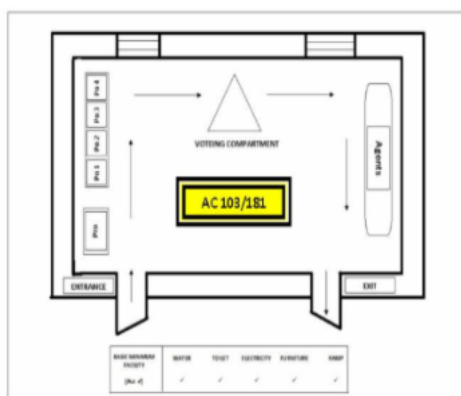

Nazri Naksha

AC: 103-BLUPUR
PART NO:181 - BELL INSTITUTE , ROOM-2

Google Map View

Polling Station Building Front View

Polling Station Front View

Cad View

Key MAP View

AC: 103-BLUPUR
PART NO:181 - BELL INSTITUTE , ROOM-2