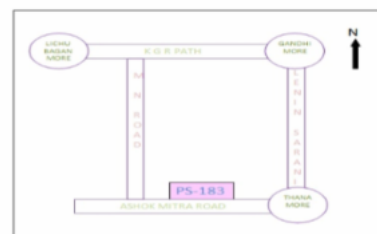

Key MAP View

AC: 103-BLBPUR
PART NO:183 -MAHATMA GANDHI HARIJAN PRIMARY SCHOOL ,ROOM-2