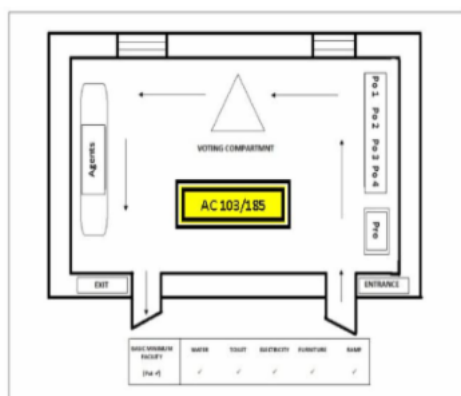

Polling Station Front View

Cad View