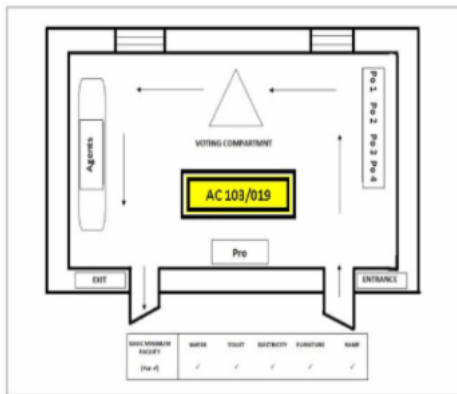

Nazri Naksha

Google Map View

Polling Station Building Front View

Polling Station Front View

Cad View

Key MAP View