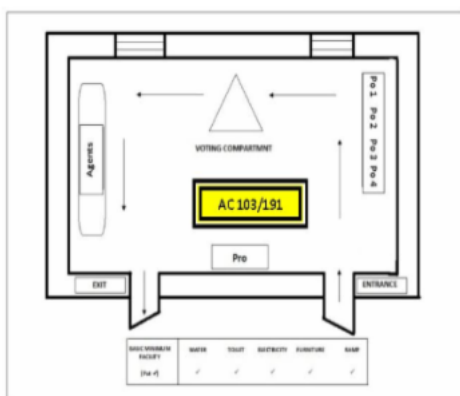

Nazri Naksha

AC: 103-BLUPUR
PART NO:191 -MASTARDA PRIMARY SCHOOL ,ROOM-1

Google Map View

Polling Station Building Front View

Polling Station Front View

Cad View

Key MAP View

AC: 103-BLUPUR
PART NO:191 -MASTARDA PRIMARY SCHOOL ,ROOM-1