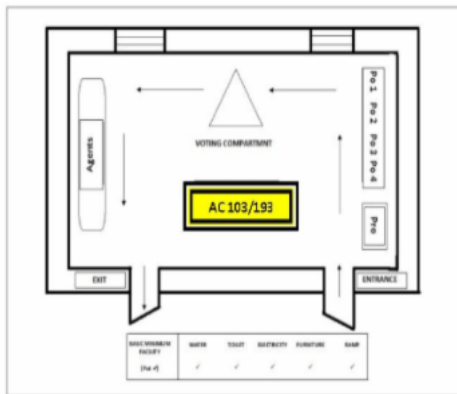

Nazri Naksha

AC: 103-BLUPUR
PART NO:193 -HINDI PRATHAMIK VIDYALAYA ,ROOM-1

Google Map View

Polling Station Building Front View

Polling Station Front View

Cad View

Key MAP View

AC: 103-BLUPUR
PART NO:193 -HINDI PRATHAMIK VIDYALAYA ,ROOM-1