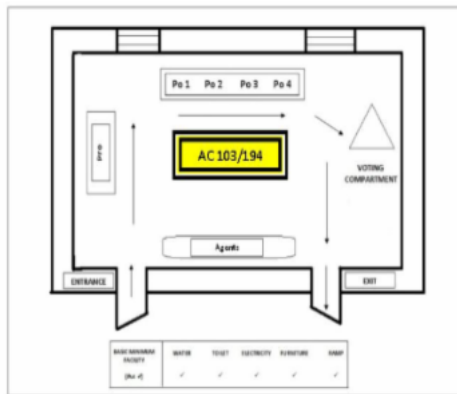

Nazri Naksha

Google Map View

Polling Station Building Front View

Polling Station Front View

Cad View

Key MAP View