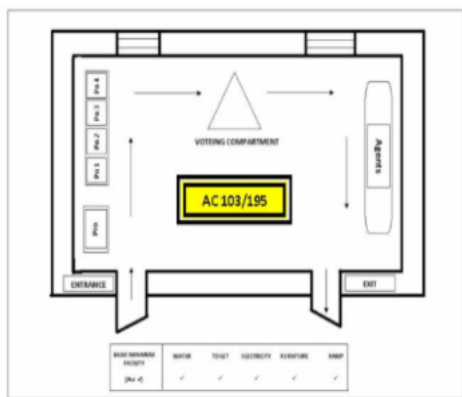

Nazri Naksha

AC: 103-BLUPUR
PART NO:195 -MASTARDA PRIMARY SCHOOL ,ROOM-3

Google Map View

Polling Station Building Front View

Polling Station Front View

Cad View

Key MAP View

AC: 103-BLUPUR
PART NO:195 -MASTARDA PRIMARY SCHOOL ,ROOM-3