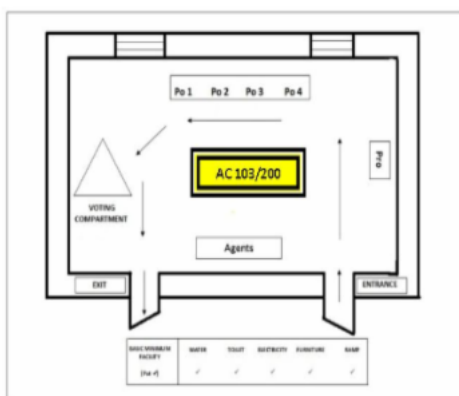

Nazri Naksha

AC: 103-BLUPUR
PART NO:200 -CHHANGUR SHAW UPPER PRIMARY HINDI SCHOOL ,
ROOM-1

Google Map View

Polling Station Building Front View

Polling Station Front View

Cad View

Key MAP View

AC: 103-BLUPUR
PART NO:200 -CHHANGUR SHAW UPPER PRIMARY HINDI SCHOOL ,
ROOM-1