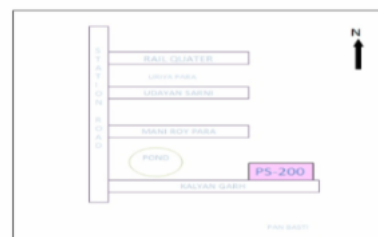

Key MAP View

AC: 103-BLUPUR
PART NO:200 -CHHANGUR SHAW UPPER PRIMARY HINDI SCHOOL ,
ROOM-1