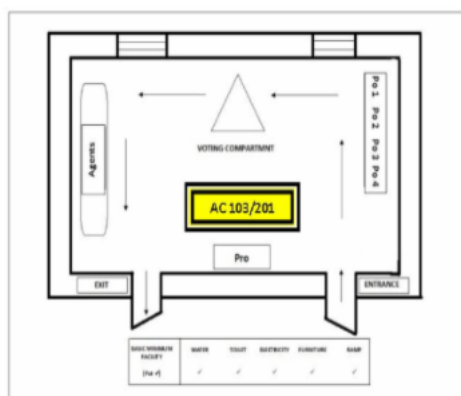

Nazri Naksha

AC: 103-BLBPUR
PART NO:201 -CHHANGUR SHAW UPPER PRIMARY HINDI SCHOOL ,
ROOM-2

Google Map View

Polling Station Building Front View

Polling Station Front View

Cad View

Key MAP View

AC: 103-BLBPUR
PART NO:201 -CHHANGUR SHAW UPPER PRIMARY HINDI SCHOOL ,
ROOM-2