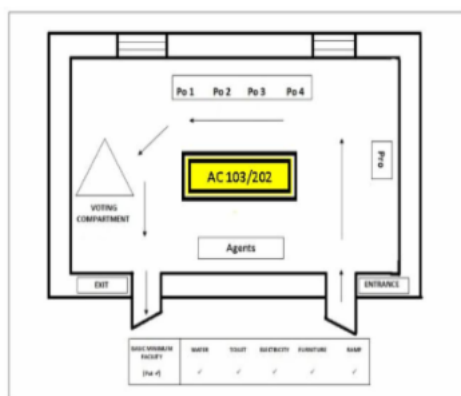

Nazri Naksha

AC: 103-BUPUR
PART NO:202 -CHITTARANJAN COLONY PRIMARY SCHOOL , ROOM-1

Google Map View

Polling Station Building Front View

Polling Station Front View

Cad View

Key MAP View

AC: 103-BUPUR
PART NO:202 -CHITTARANJAN COLONY PRIMARY SCHOOL , ROOM-1