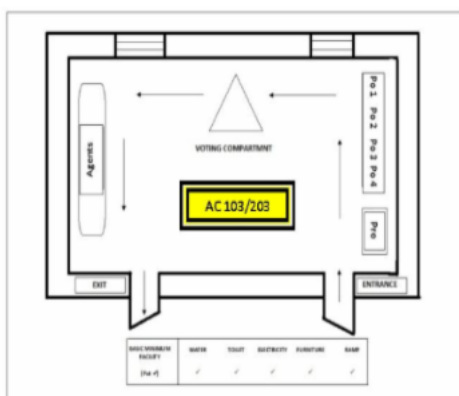

Nazri Naksha

AC: 103-BLUPUR
PART NO:203 -CHITTARANJAN COLONY PRIMARY SCHOOL , ROOM-2

Google Map View

Polling Station Building Front View

Polling Station Front View

Cad View

Key MAP View

AC: 103-BLUPUR
PART NO:203 -CHITTARANJAN COLONY PRIMARY SCHOOL , ROOM-2