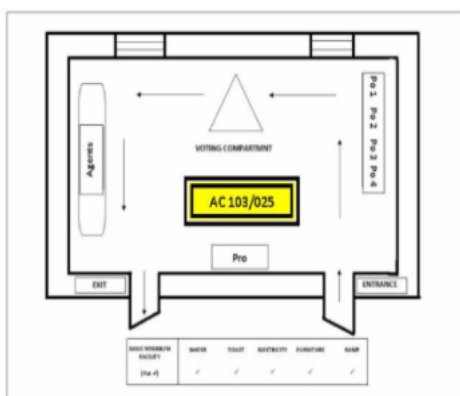

Nazri Naksha

Google Map View

Polling Station Building Front View

Polling Station Front View

Cad View

Key MAP View